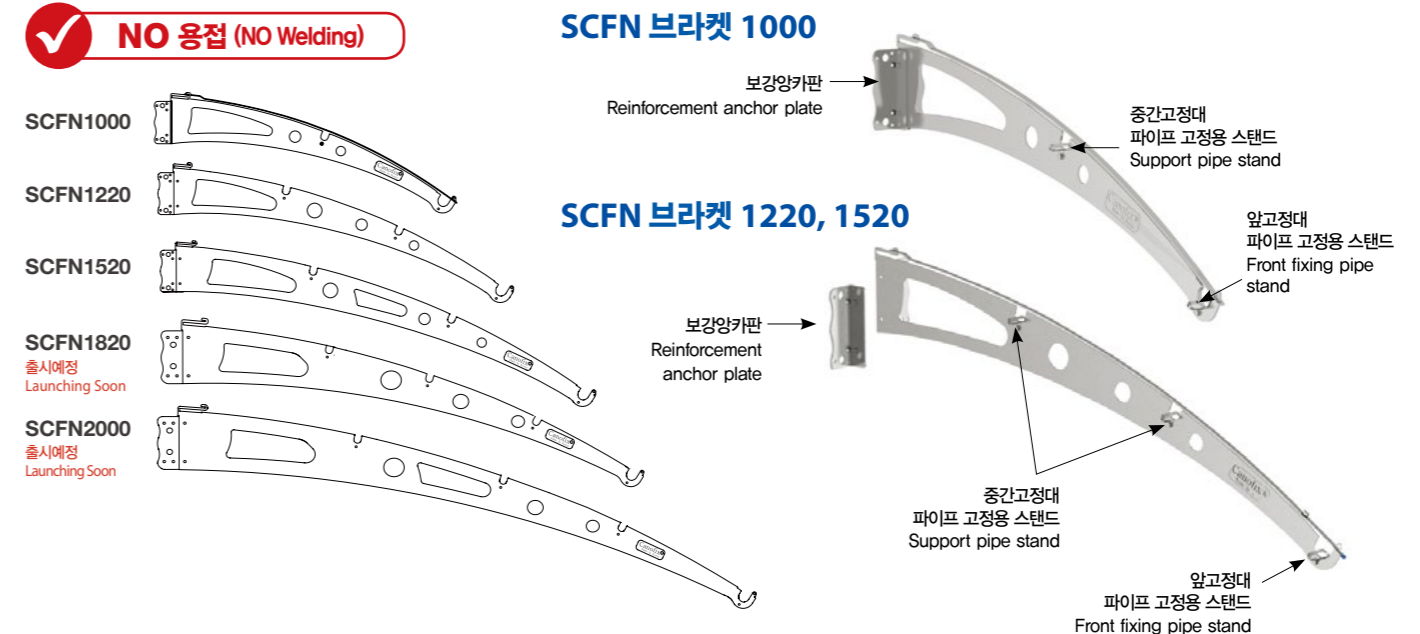

Wall-mounted Canopy 벽부형차양

SCFN-Canofix (DIY형)

- Canofix Size (Depth) : SCFN1000, SCFN1220, SCFN1520, SCFN1820, SCFN2000
- Materials : STS (Stainless Steel), Aluminum, Polycarbonate
- 공통부자재 : 스테인레스틸, 알루미늄, 폴리카보네이트