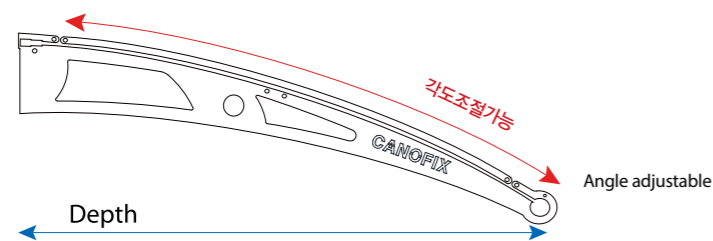

SCF (일반형 General Type)