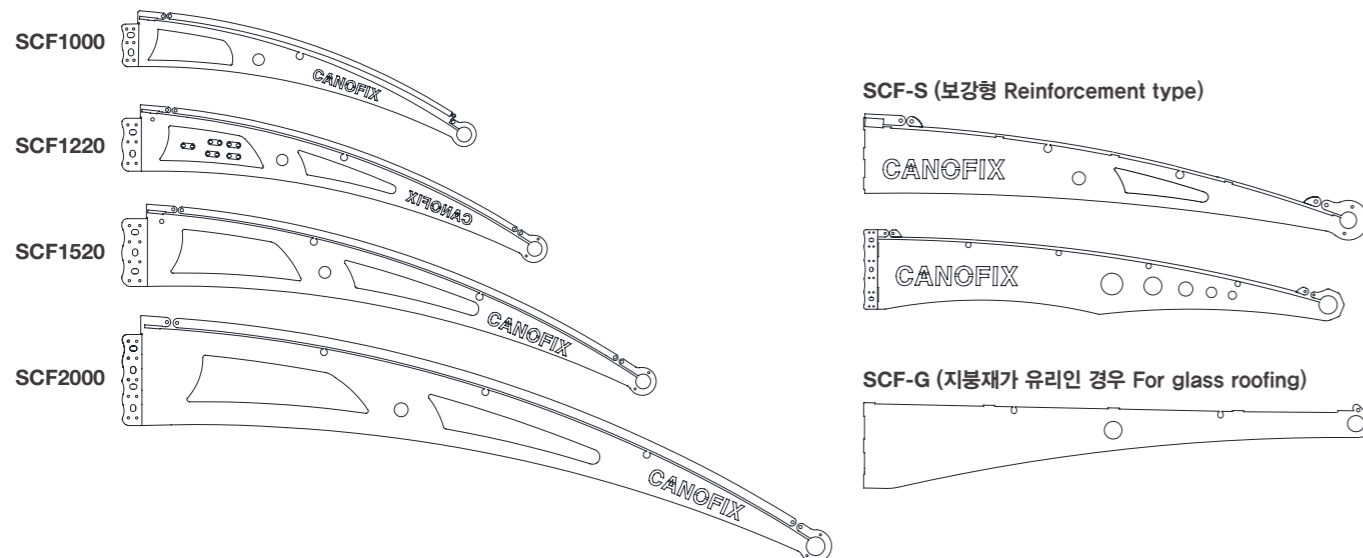

Durability

1. Polishing on both sides of the 304 stainless steel bracket.
2. Very durable and weather proof product: rust proofing, anti-corrosive

SCF (일반형 General Type)

▶ 주문제작, 전 사이즈 가능 (Custom-made, All sizes are available)