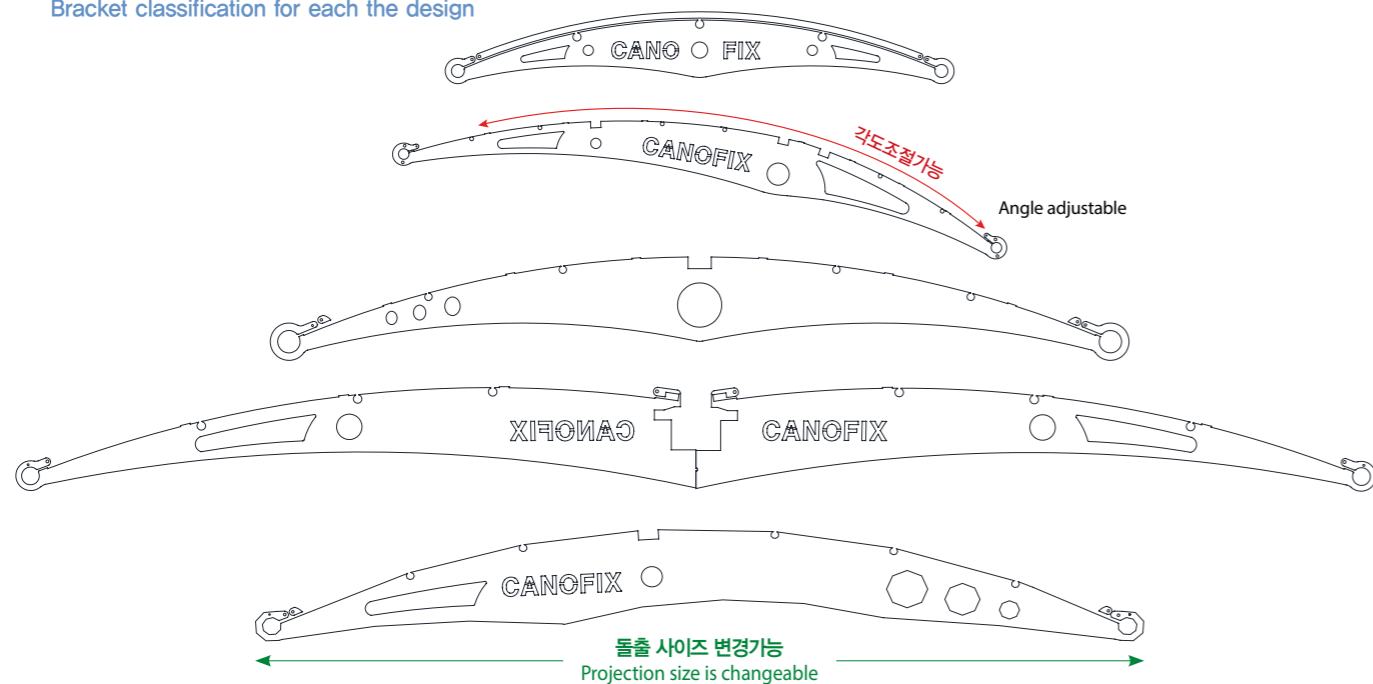

Arched-type Canopy 아치형차양

SCFA-Canofix

• Canofix Size (Depth)

SCFA1200, SCFA2000, SCFA2500, SCFA3000, SCFA4000, SCFA5000, SCFA6000, SCFA7000

주문제작, 전 사이즈 가능 (Custom-made, All sizes are available)

• Materials : STS (Stainless Steel), Aluminum, Polycarbonate

▶ 브라켓 디자인별 분류

Bracket classification for each the design